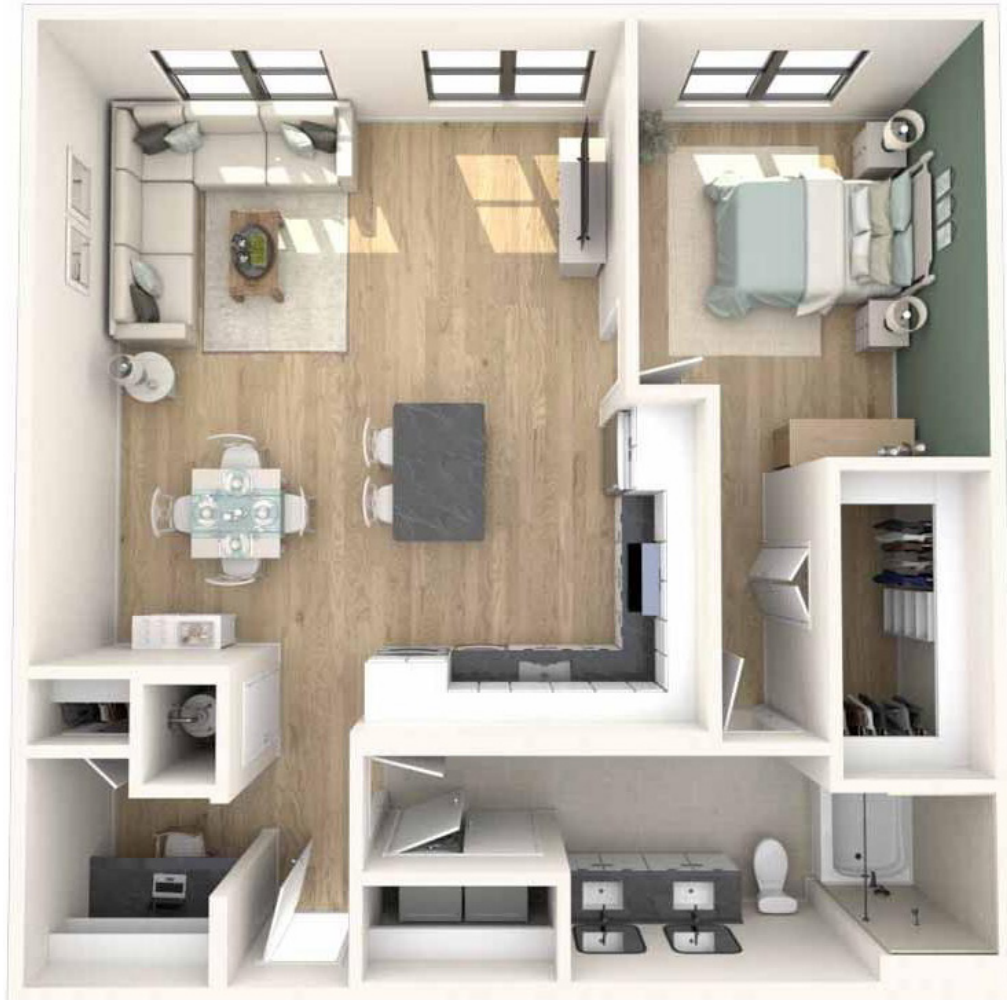

Allen Pkwy

1 BED / 1 BATH / STUDY

951

SQ. FT.

 **usbayou park**

2221 W Dallas St. | Houston, TX 77019

www.usbayoupark.com

Floor plans are artist's rendering. All dimensions are approximate. Actual product and specifications may vary in dimension or detail. Not all features are available in every apartment. Prices and availability are subject to change. Please see a representative for details.